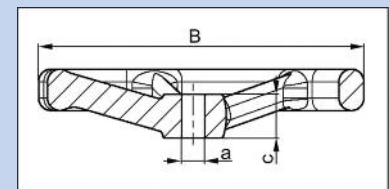

for Cryogenic Bellow sealed Valves

Part No.	Nominal size Bellow sealed Valve	colour
55317.0029.0402	3/8" - 2"	silver (natural)

for Cryogenic Gate Valves

Part No.	Nominal size Gate Valve	colour
55318.0002.0402	1" - 1 1/2"	white (RAL 9010)
55317.0029.0402	2" - 3"	silver (natural)
55317.0020.0402	4"	silver (natural)

Handwheels (available colours) for Cryogenic Globe Valves DN10 - DN50

Part No.	Nominal size	colour
55318.0016.0402	3/8" - 1"	silver (natural)
55318.0017.0402	1 1/4" - 2"	silver (natural)

Part No.	Nominal size	colour
55318.0004.0402	3/8" - 1"	red (RAL 3000)
55318.0005.0402	1 1/4" - 2"	red (RAL 3000)

Part No.	Nominal size	colour
55318.0007.0402	3/8" - 1"	blue (RAL 5015)
55318.0008.0402	1 1/4" - 2"	blue (RAL 5015)

Part No.	Nominal size	colour
55318.0010.0402	3/8" - 1"	green (RAL 6005)
55318.0011.0402	1 1/4" - 2"	green (RAL 6005)

Part No.	Nominal size	colour
55318.0013.0402	3/8" - 1"	black (RAL 9011)
55318.0014.0402	1 1/4" - 2"	black (RAL 9011)

Type 55318	Technical data		Type 55317								
		.0001.0402	.0002.0402								
		.0004.0402	.0005.0402								
		.0007.0402	.0008.0402	.0016.0402	.0020.0402	.0021.0402	.0022.0402	.0029.0402	.0068.0402	.0106.0402	
		.0010.0402	.0011.0402								
		.0013.0402	.0014.0402								
		.0016.0402	.0017.0402								
Handwheel-Ø	B	100	125	360	200	200	250	150	315	630	
Square	a	7	10	15	12	10	10	10	12	27	
Hub height	c	15	19.5	35.0	30.0	20.5	20.0	19.0	33.0	56.0	
Weight	lbs.	0.22	0.33	7.49	1.87	1.76	0.33	0.77	5.51	21.38	